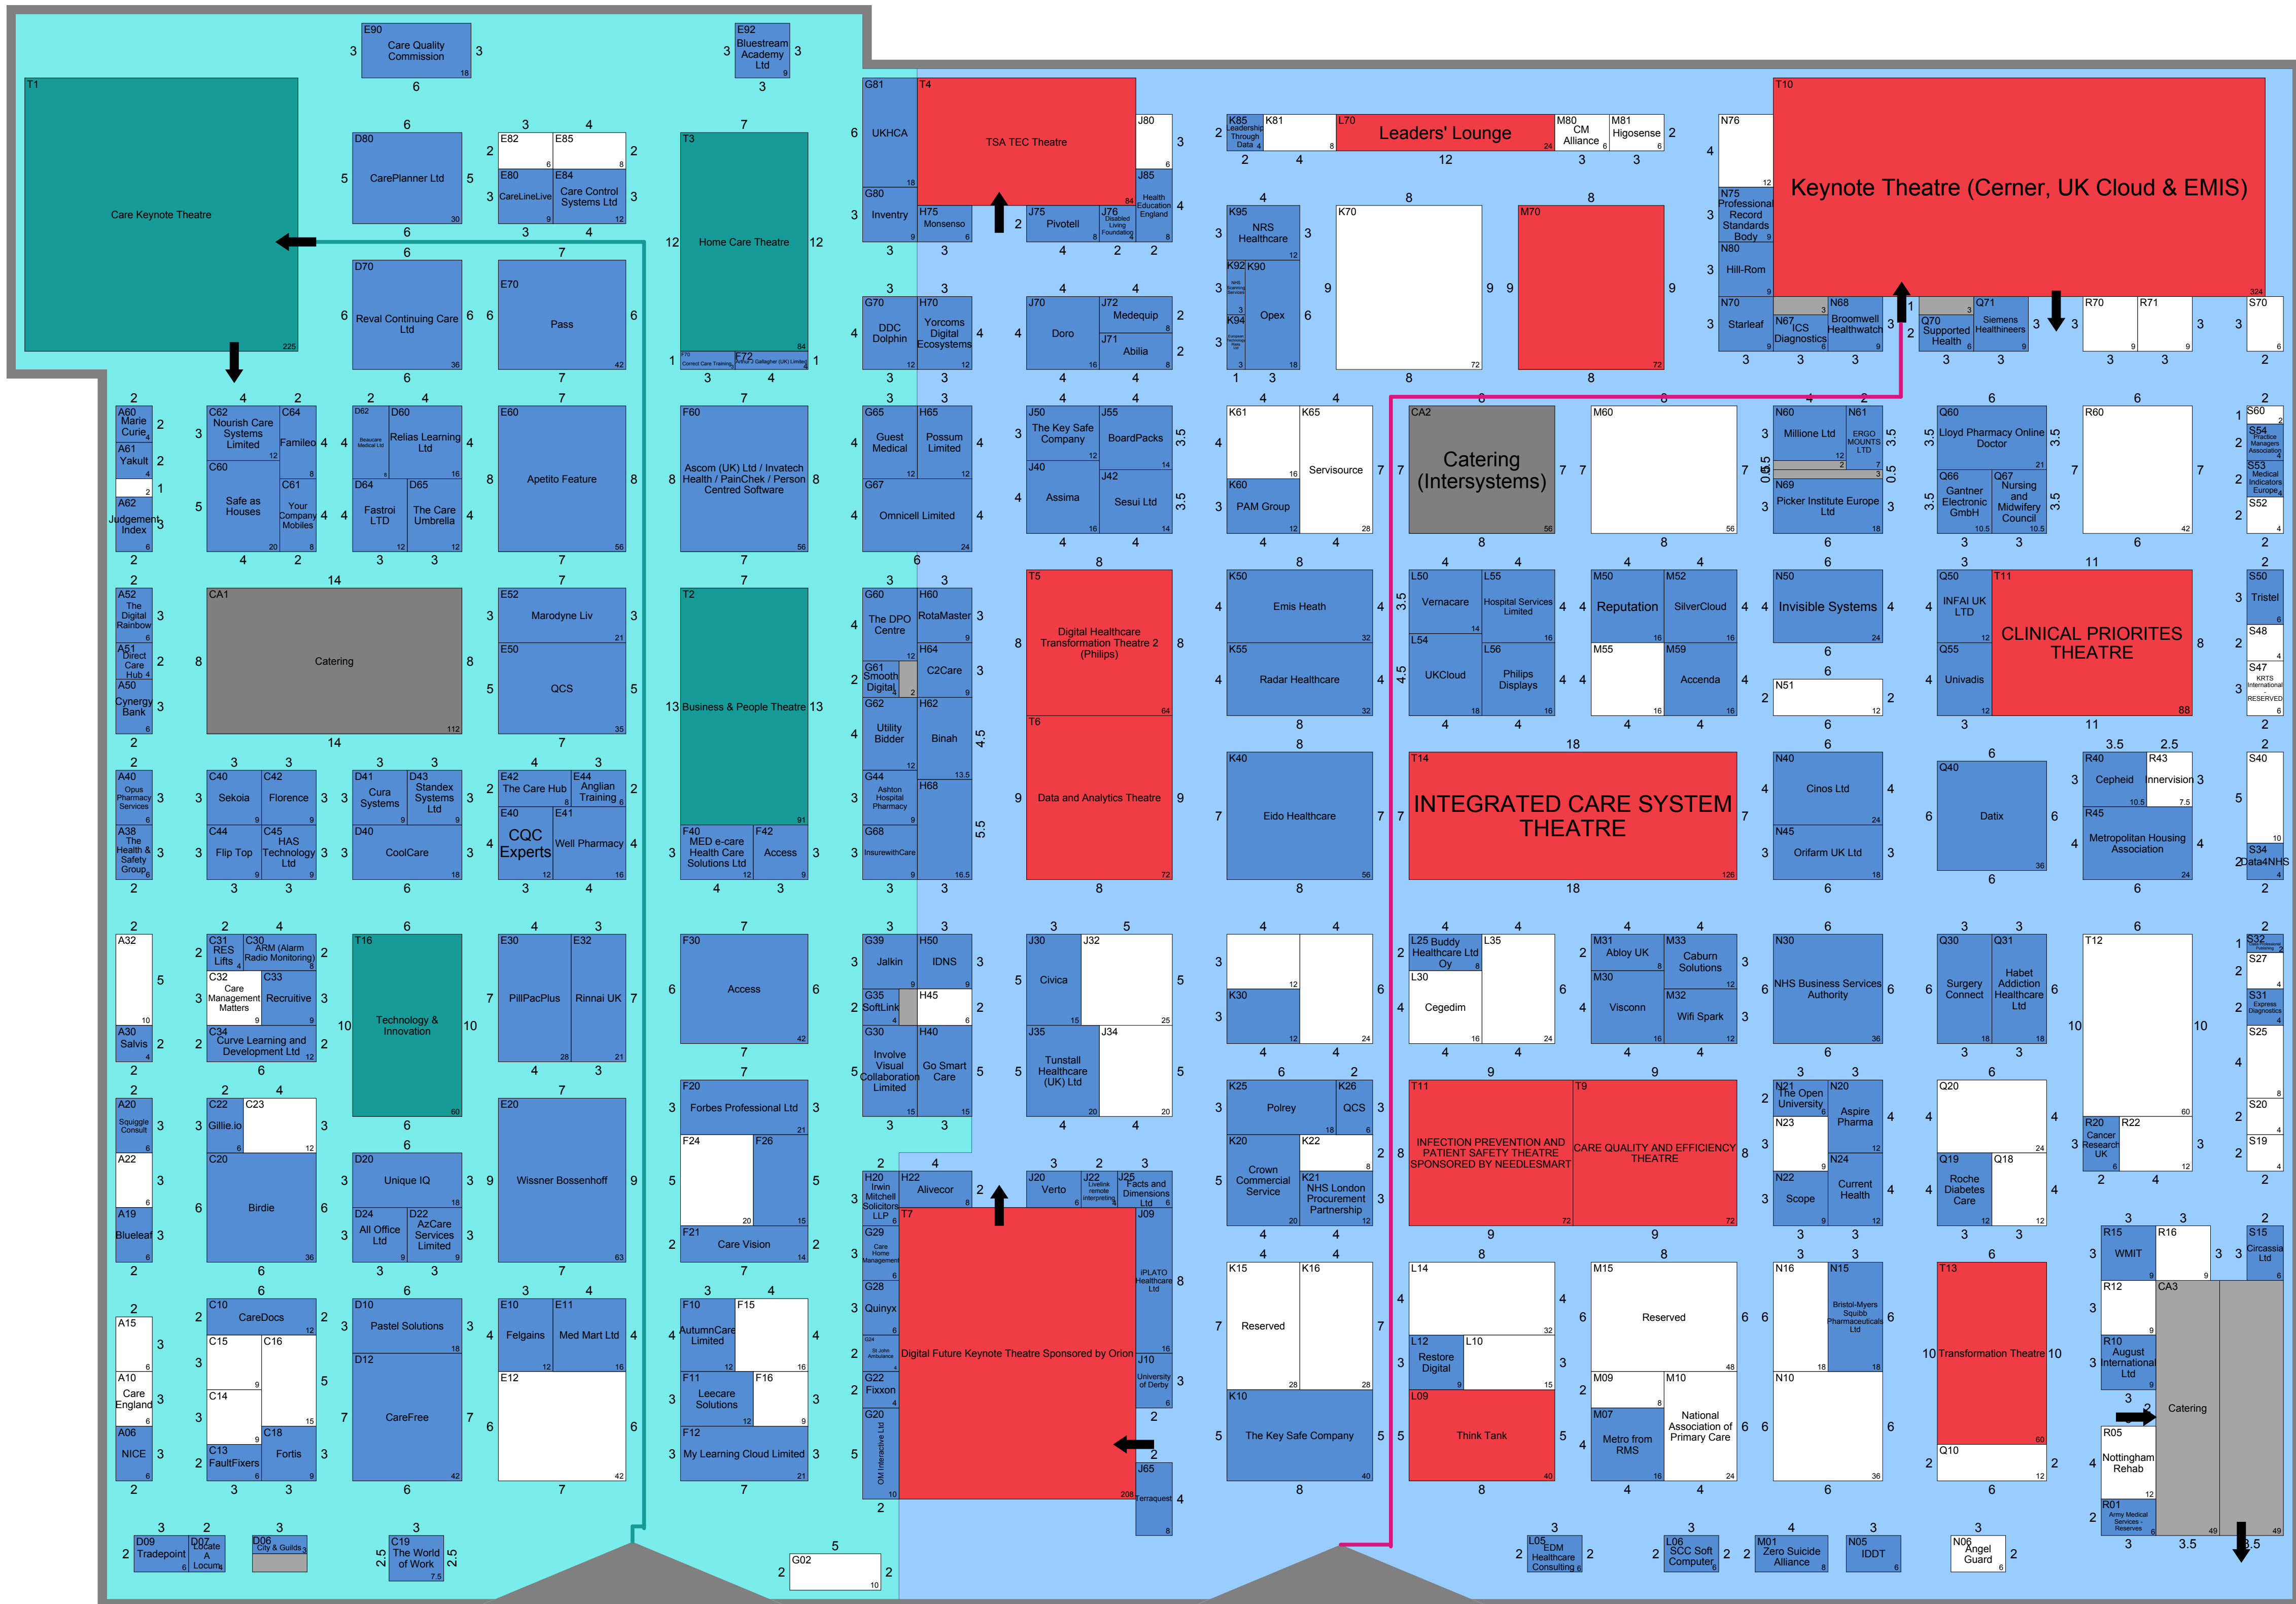

18 - 19 MAY 2022 + ExCeL LONDON

18 - 19 MAY 2022 + ExCeL LONDON

18 - 19 MAY 2022 + ExCeL LONDON

18 - 19 MAY 2022 + ExCeL LONDON

CARE ENTRANCE

HEALTH & DIGITAL ENTRANCE